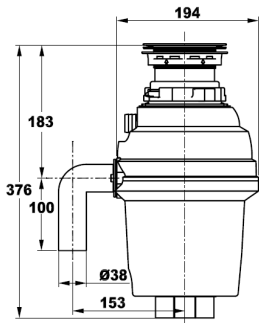

Exceed Series Food Waste Disposers

Product Dimension

ES400

ES600

EM400

EM600

EH400

- ES400----Standard, 1/2HP
- ES600----Standard, 3/4HP
- EM400----Mid-Duty, 1/2HP
- EM600----Mid-Duty, 3/4HP
- EH400----Heavy-Duty, 1/2HP
- ED600----Deluxe, 3/4HP
- ED800----Deluxe, 1HP

ED600

ED800