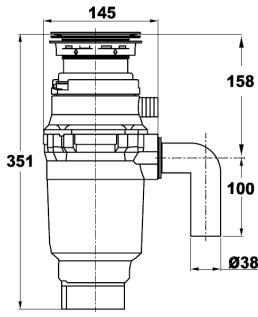

Exceed Series Food Waste Disposers

Product Dimension

ES400

ES600

EM400

EM600

EH400

- ES400----Standard, 1/2HP
- ES600----Standard, 3/4HP
- EM400----Mid-Duty, 1/2HP
- EM600----Mid-Duty, 3/4HP
- EH400----Heavy-Duty, 1/2HP
- ED600----Deluxe, 3/4HP
- ED800----Deluxe, 1HP

ED600

ED800