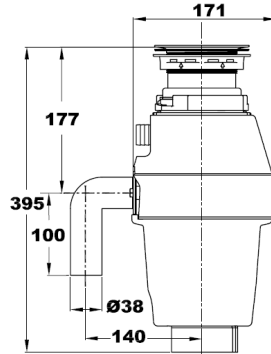

Exceed Series Food Waste Disposers

Product Dimension

ES400

ES600

EM400

EM600

EH400

- ES400----Standard, 1/2HP
- ES600----Standard, 3/4HP
- EM400----Mid-Duty, 1/2HP
- EM600----Mid-Duty, 3/4HP
- EH400----Heavy-Duty, 1/2HP
- ED600----Deluxe, 3/4HP
- ED800----Deluxe, 1HP

ED600

ED800