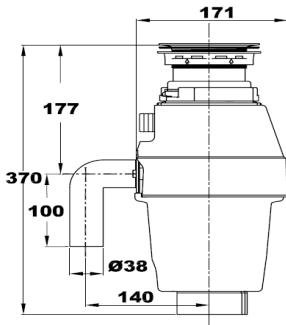

Exceed Series Food Waste Disposers

Product Dimension

ES400

ES600

EM400

EM600

EH400

- ES400----Standard, 1/2HP
- ES600----Standard, 3/4HP
- EM400----Mid-Duty, 1/2HP
- EM600----Mid-Duty, 3/4HP
- EH400----Heavy-Duty, 1/2HP
- ED600----Deluxe, 3/4HP
- ED800----Deluxe, 1HP

ED600

ED800