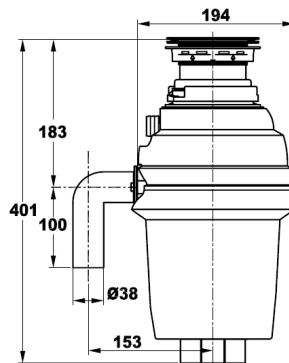

Exceed Series Food Waste Disposers

Product Dimension

ES400

ES600

EM400

EM600

EH400

- ES400----Standard, 1/2HP
- ES600----Standard, 3/4HP
- EM400----Mid-Duty, 1/2HP
- EM600----Mid-Duty, 3/4HP
- EH400----Heavy-Duty, 1/2HP
- ED600----Deluxe, 3/4HP
- ED800----Deluxe, 1HP

ED600

ED800