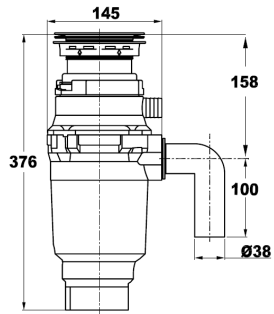

Exceed Series Food Waste Disposers

Product Dimension

ES400

ES600

EM400

EM600

EH400

- ES400----Standard, 1/2HP
- ES600----Standard, 3/4HP
- EM400----Mid-Duty, 1/2HP
- EM600----Mid-Duty, 3/4HP
- EH400----Heavy-Duty, 1/2HP
- ED600----Deluxe, 3/4HP
- ED800----Deluxe, 1HP

ED600

ED800