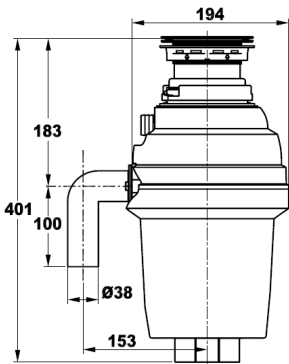

Exceed Series Food Waste Disposers

Product Dimension

ES400

ES600

EM400

EM600

EH400

- ES400----Standard, 1/2HP
- ES600----Standard, 3/4HP
- EM400----Mid-Duty, 1/2HP
- EM600----Mid-Duty, 3/4HP
- EH400----Heavy-Duty, 1/2HP
- ED600----Deluxe, 3/4HP
- ED800----Deluxe, 1HP

ED600

ED800